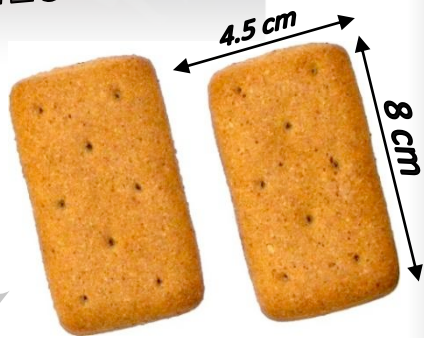

Australian Health Biscuits in Bulk

1

*PRICE IS **FOB SYDNEY** – AUSTRALIA

- 450kg/bag
- Minimum order: 5 tons (10 bags)
- **AUD $1.79/kg***

Large Square
Beef flavour

2